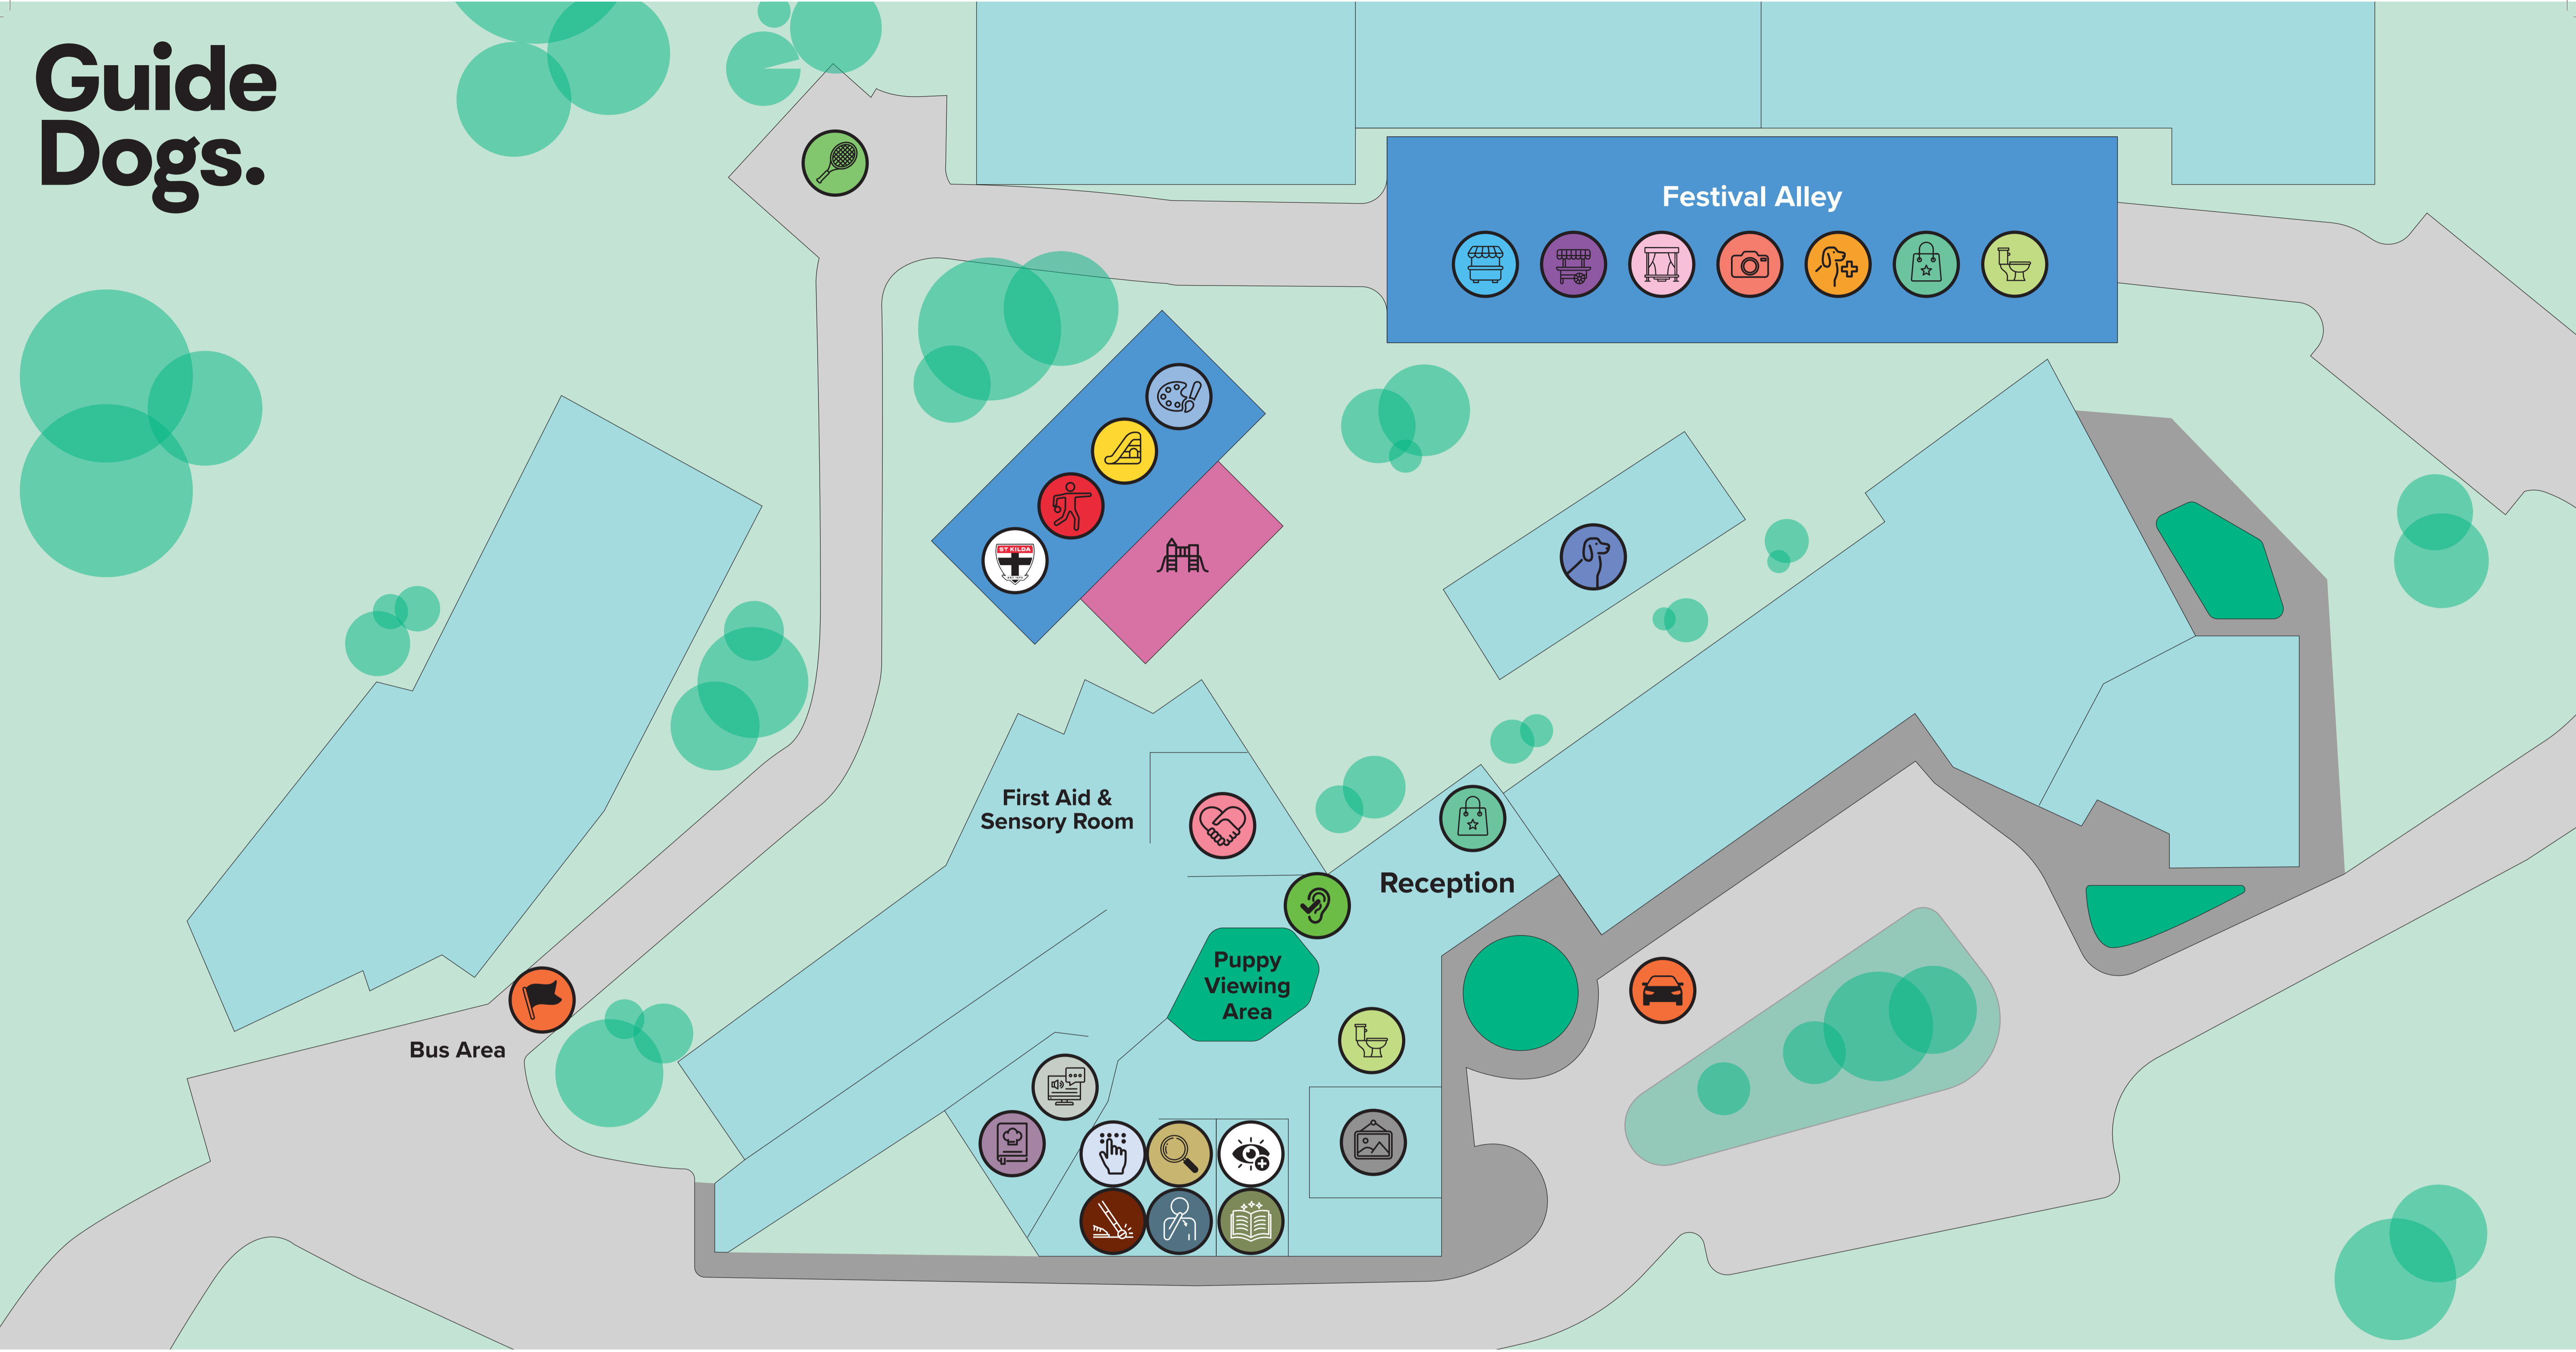

Guide Dogs.

- Entry Point
- Drop Off and Pick Up Area
- Toilets
- Dog Demonstration
- Merchandise
- Assistive Tech Expo
- Assistive Cooking Demo
- Wellbeing Lab
- Cane Walk & Human Guide
- Learn How to Sign by Expression Australia
- Learn How to Braille
- NaviLens Scavenger Hunt
- Storytelling Corner
- Free Hearing Check by Expression Australia
- Blind and Low Vision Art Exhibition
- Free Eye Check by SpecSavers
- AFLW Handball Competition with the St Kilda Saints
- Goalball by Blind Sports Australia
- Blow-Up Slide
- Kids Zone with Arts and Crafts
- Sensory Playground
- Blind Tennis by Blind Sports Australia
- Main Stage
- Market Stall
- Food Stalls
- Photo Booth
- Donation Dog Decoration